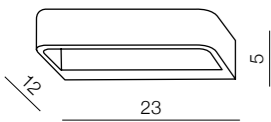

Scatola LED

MB 5798S
LED 12W
720 lm
bulb integrated
aluminium/sandy paint