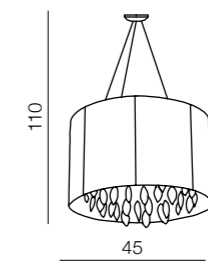

2 BLACK

3 BROWN

Sidney wall

- 1 1982-1W WH (white)
- 2 1982-1W BK (black)
- 3 1982-1W BN (brown)

E14 1X40W
Fabric/Chrome/Crystal

Sidney

- 1 1982-6P WH (white)
- 2 1982-6P BK (black)
- 3 1982-6P BN (brown)

E14 6X40W
Fabric/Chrome/Crystal