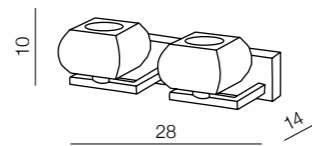

Rubic 2 wall

1798-2W
G9 2x40W
metal/chrome/acryl