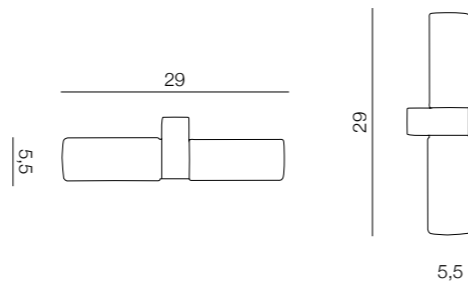

Gaia

242

IP44

Gaia 1

LW1402 (chrome/white)
1x G9 MAX 33W
opal glass/metal chrome

Gaia 2

LW1802 (chrome/white)
1x G9 MAX 33W
opal glass/metal chrome

Viviane