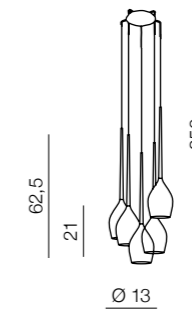

Izza 5

- 1 MD1288A-5W (shiny white)
- 2 MD1288A-5BL (shiny black)
- 3 MD1288A-5AM (amber)
- 4 MD1288A-5OL (olive)

E14 5x40W
metal/glass