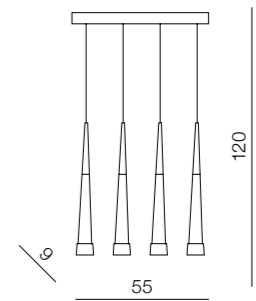

Brina 1 LED

Brina 4 LED

- 1 LP9003-4 (chrome)
  LED 4x 7W, 3000 lm
  iron/aluminum/acrylic
- 2 LP9003-4 (black)