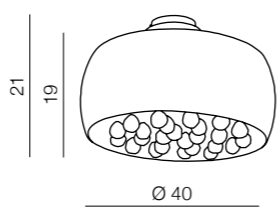

Caldo 40 top

LP/LC 2436-5PX
6xG9 40W
metal/chrome/glass