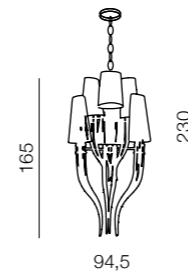

2 BLACK

Diablo

- 1 AB 8074-1S (white)
 - 2 AB 8074-1S (black)
- E14 2x 11W ESB
metal/fabric

Diablo 3

- 1 AD 8074-3 (white)
 - 2 AD 8074-3 (black)
- E14 6x 11W ESB
metal/fabric

Diablo 3 big

- 1 AD8074-3 BIG (white)
 - 2 AD8074-3 BIG (black)
- E14 6x 11W ESB
metal/fabric