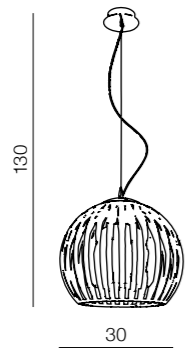

Arcada

60

1 CLEAR

2 ORANGE

3 BLACK

Arcada L

- 1 LP6013-1W (clear)
- 2 LP6013-1SO (orange)
- 3 LP6013-1BL (black)

E27 1X40W
acryl/glass/chrome

Arcada M

- 1 MD2106-1W (clear)
- 2 MD2106-1SO (orange)
- 3 MD2106-1BL (black)

E27 1X40W
acryl/glass/chrome

Capo

61

Capo

AD 8083-1
E27 1x60W
metal/glass
chrome/chrome