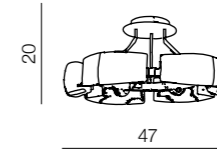

Campana

98

Campana 58

- 1 MD5649L (chrome)
- 2 MD5649L (white)

6x E27 60W
glass/metal

Campana 48

- 1 MD5649M (chrome)
- 2 MD5649M (white)

4x E27 60W
glass/metal

Fiona 6

MD 1029-6
G9 6x40W
metal/glass
chrome/white

Fiona 8

MD 1029-8
G9 8x40W
metal/glass
chrome/white

Fiona top

MC1029-6
G9 6x40W
metal/glass
chrome/white

Fiona

99