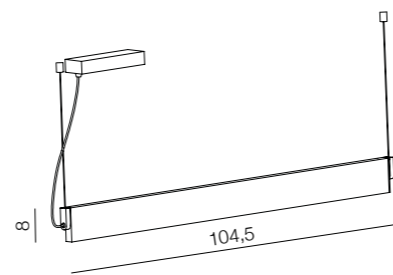

MB5932M (white)
LED 13W
aluminium

MB5932M (white)
LED 13W
aluminium

NORMAN XL LED

1 MD5932L-X WH (white)
2 MD5932L-X WO (wood)
LED 29W
aluminium