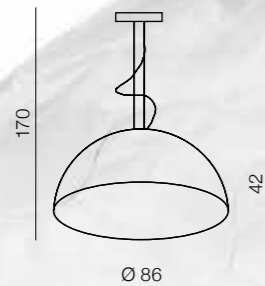

Decora

52

1 WHITE

2 BLACK

Decora XL

- 1 LP5069-XL (white)
- 2 LP5069-XL (black)

E27 1x 100W
metal/resin

Decora L