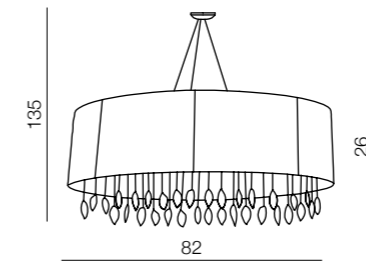

2 BLACK

3 BROWN

Sidney wall

- 1 1982-1W WH (white)
- 2 1982-1W BK (black)
- 3 1982-1W BN (brown)

E14 1X40W
Fabric/Chrome/Crystal

Sidney

- 1 1982-6P WH (white)
- 2 1982-6P BK (black)
- 3 1982-6P BN (brown)

E14 6X40W
Fabric/Chrome/Crystal