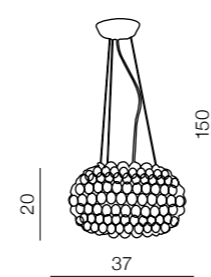

Acrylio 40

V026-400
R7S 1x100W
metal/acryl/glass
chrome/clear/white