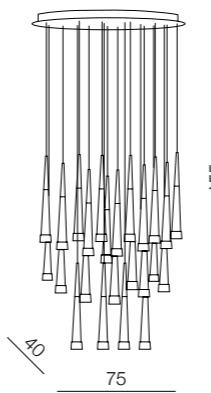

Brina 24 LED

- 1 LP9003-24 (chrome)
  LED 24x 7W, 18480 lm
  iron/aluminum/acrylic