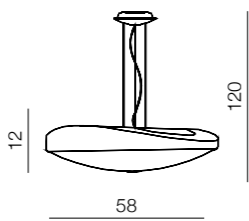

Campana 58

- 1 MD5649L (chrome)
- 2 MD5649L (white)

6x E27 60W
glass/metal