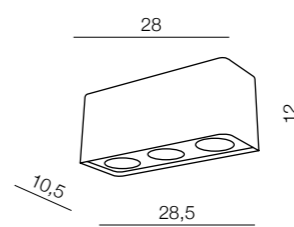

Nino 3

- 1 FH31433S (black/chrome)
- 2 FH31433S (white/chrome)

3x GU10 max 50W bulb included