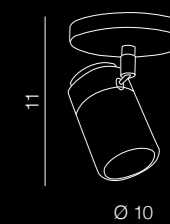

Noemie

247

IP44