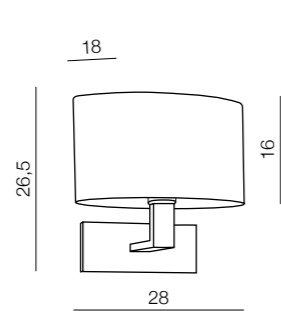

2 BLACK

Martens Wall Oval

- 1 MB2251-B-E27 WH (white/chrome)
- 2 MB2251-B-E27 BK (black/chrome)

E27 1x60W
metal

Martens Wall LED

- 1 MB2251-B-LED-R (white/chrome)
- 2 MB2251-B-LED-R (black/chrome)

27 1x60W / LED 1x1W 84 LM
bulb integrated
metal