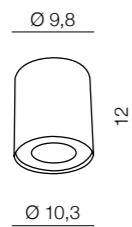

Neos 1

- 1 FH31431B (black/chrome)
- 2 FH31431B (white/chrome)
- 3 FH31431B (black/aluminium)
- 4 FH31431B (white/aluminium)

1x GU10 max 50W bulb included