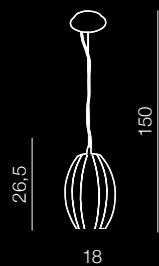

Elba

130

Elba

V 1122M
E27 1x60W
metal/acryl/glass
chrome/brown/white

Elba

MB 1122M
G9 1x20W
metal/acryl/glass

Elba

MA1122M
E27 1x40W
metal/acryl/glass
brown/white

Capello

131

Capello

LP6004 (black)
E27 1X60W
aluminium/metalbase
black/gold