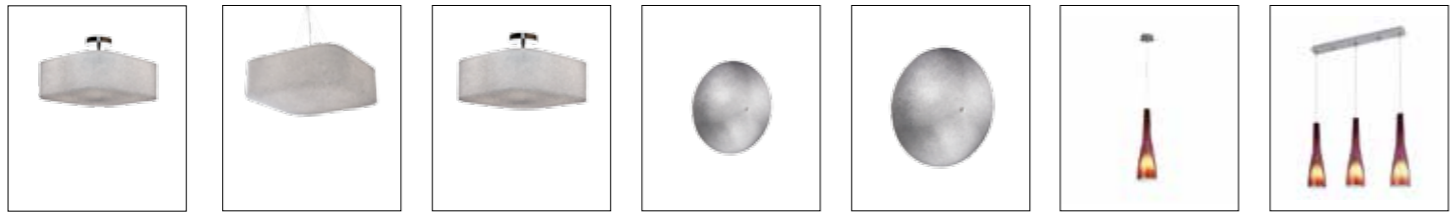

Sugar 42 top **146** Sugar 52 **146** Sugar 52 top **146** Sunday 35 **144** Sunday 47 **144** Sunset 1 **63** Sunset 3 **63**