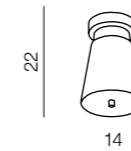

Decora

52

Decora XL

- 1 LP5069-XL (white)
- 2 LP5069-XL (black)

E27 1x 100W
metal/resin

Decora L

- 1 LP5069-L (white)
- 2 LP5069-L (black)

E27 1x 100W
metal/resin

new Deco 1 Top

1924-PB
E27 1X60W
metal/chrome/glass

Deco

53