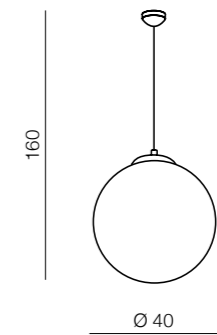

White Ball 20

FLWB20WH (white)
1x E27 MAX 40W
glass/metal chrome

White Ball 25

FLWB25WH (white)
1x E27 MAX 40W
glass/metal chrome

White Ball 30

FLWB30WH (white)
1x E27 MAX 40W
glass/metal chrome

White Ball 40