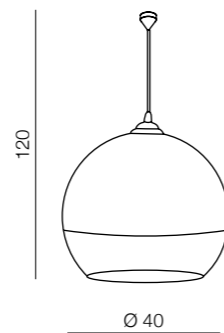

Silver Ball 40

LP5034-XL
E27 1x60W
metal/chrome/glass