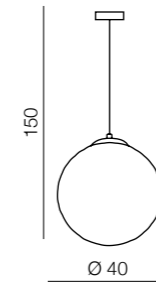

Sweet 40

MD6008/400
E27 3X60W
acrylic
metal/chrome