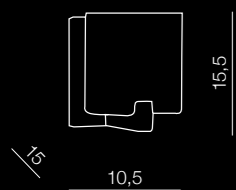

Cross

80

Cross 1

MB 758-1
E14 1x40W
metal/glass
satin nickel/white

Cross 2

MB 758-2
E14 2x40W
metal/glass
satin nickel/white

Gracia

81

1 BLACK / GOLD

2 WHITE / WHITE

Gracia wall LED

- 1 MB 3352 (black/gold)
- 2 MB 3352 (white/white)

LED SMD 5W 65 lm
metal/aluminum