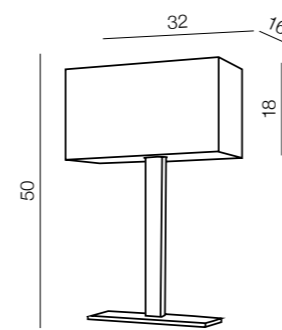

2 BLACK

Martens Wall Oval

- 1 MB2251-B-E27 WH (white/chrome)
- 2 MB2251-B-E27 BK (black/chrome)

E27 1x60W
metal

Martens Wall LED

- 1 MB2251-B-LED-R (white/chrome)
- 2 MB2251-B-LED-R (black/chrome)

27 1x60W / LED 1x1W 84 LM
bulb integrated
metal