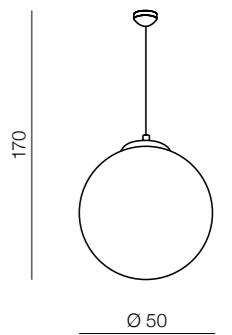

White Ball 50

FLWB50WH (white)
1x E27 MAX 40W
glass/metal chrome