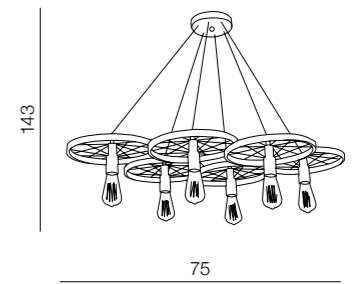

Ranch 6

MD71192-6A
6x E27 60W
metal