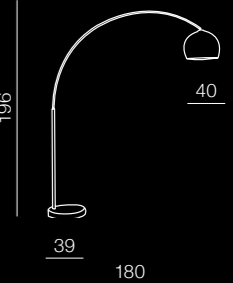

- 1 FL-3009 CR (chrome)
- 2 TS 5805 (shiny black)
- 3 TS 5805 (shiny white)

E14 5x40W
meta/marble

Palp

161

Trapezio White Wall

MB2311-S (white/chrome)
E27 1x60W
metal

Gio

TS 010121W
E27 1X60W
white
metal/plastic/marble