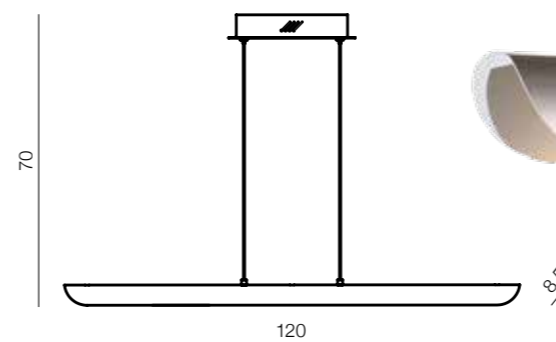

Largo

new 108

Ray

109 new

RAY LED