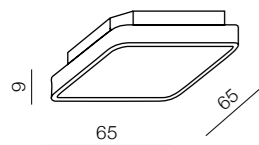

Quadro B

AX7131-B
T5 circular
1x32W+1x22W
bulb included
metal/acrylic
aluminium/white