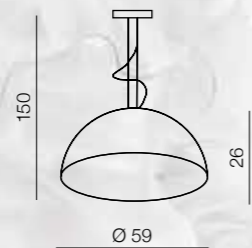

Decora

52

1 WHITE

2 BLACK

Decora XL

- 1 LP5069-XL (white)
- 2 LP5069-XL (black)

E27 1x 100W
metal/resin

Decora L