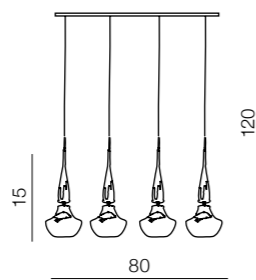

Tasos 4

- 1 MD2095B-4W (white)
- 2 MD2095B-4BL (black)

E14 4X40W
metal/chrome
glass/black/white