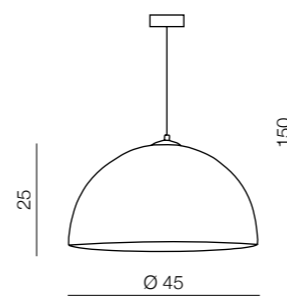

Box 4

MX8515-4
G4 4X20W 12V
metal/glass
chrome/clear