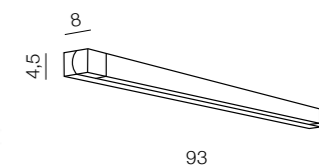

Michel 930

LW2306 (chrome/white)
1x (T5) HO MAX 39W
bulb included
acryl/metal chrome