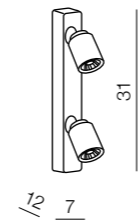

Tomi 2

- 1 FH31312A11 (white/gray)
- 2 FH31312A11 (black)

2x GU10 max 50W
bulb included
metal/aluminium/sandy paint