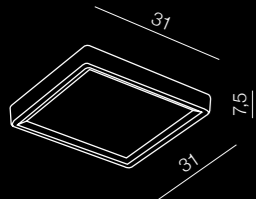

MB5798S-R
LED12W 965 lm
bulb integrated
metal/chrome or paint

Vialetto **LED**

MB5798S-L
LED12W 965 lm
bulb integrated
metal/chrome or paint

Tappo

264

Tappo LED

- 1 MX5812S (white)
- 2 MX5812S (chrome)

LED 14W 778 lm
bulb integrated
metal/glass