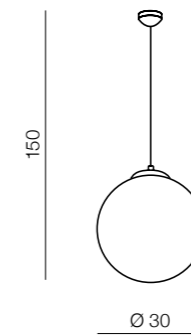

White Ball 20

FLWB20WH (white)
1x E27 MAX 40W
glass/metal chrome

White Ball 25

FLWB25WH (white)
1x E27 MAX 40W
glass/metal chrome

White Ball 30

FLWB30WH (white)
1x E27 MAX 40W
glass/metal chrome

White Ball 40