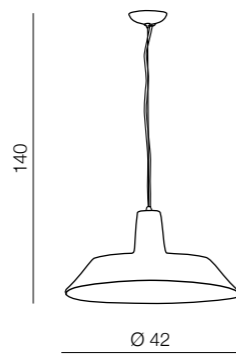

211

1 BLACK/GOLD

2 WHITE/GOLD

Chink

- 1 LP6002-L BK/GO (black/gold)
- 2 LP6002-L WH/GO (white/gold)

1x E27 40W
metal/fabric

140

Ø 36