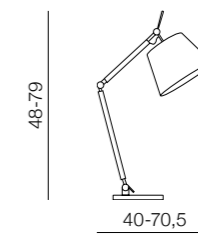

Zyta S Table

MT2300-S-WH
E27 1x60W
metal
white/black/chrome