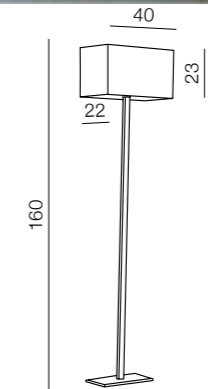

Martens Floor

- 1 ML2251 (white/chrome)
- 2 ML2251 (black/chrome)

E27 1x60W
metal