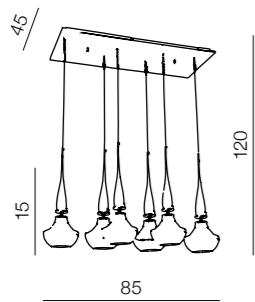

Tasos 6

- 1 MD2095-6W (white)
- 2 MD2095-6BK (black)

E14 6X40W
metal/chrome
glass/black/white