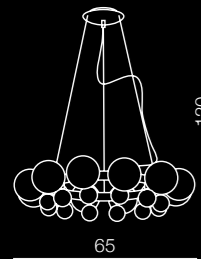

Esperanza

142

Esperanza

MD 2028-12
G9 12x40W
metal/glass
chrome/white