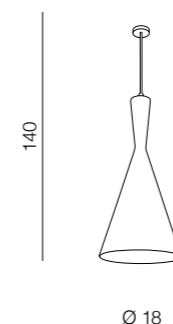

Natalia 2S

1 MD2238-2S-WH (white/chrome)
2 MD2238-2S-BK (black/chrome)
E27 2x60W
metal

1 WHITE/GOLD

2 BLACK/GOLD

Lidia XXL

MD2178-XXL
E27 5x18W
metal
white/chrome

Vita

1 LP6005 WH/GO (white/gold)
2 LP6005 BK/GO (black/gold)
1x E27 MAX 60W
aluminium