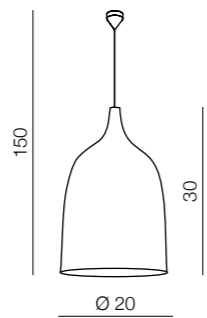

- 1 MX5727M (chrome)
 - 2 MX5727M (white)
- 4x E27 60W
iron/acryl

1 CHROME

2 WHITE

Fabio

138

1 WHITE

2 BLACK

Fabio M