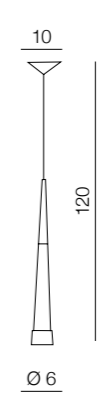

Brina 1 LED

- 1 LP9003-1 (chrome)
  LED 1x 7W, 770 lm
  iron/aluminum/acrylic
- 2 LP9003-1 (black)