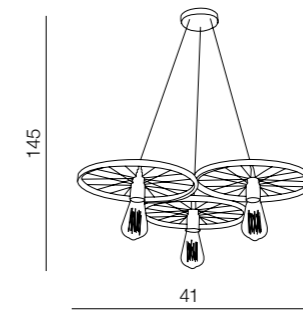

Ranch 3

MD71192-3
3x E27 60W
metal