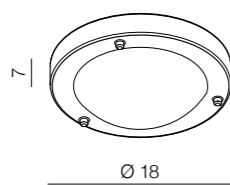

Umbra

new 238

IP44

Umbra 18 ROUND

4401S
1xG9 40W
aluminum IP44