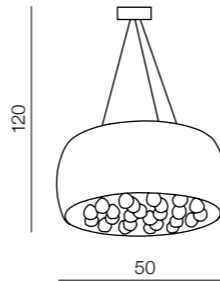

Quince 40 top

LP/LC1056-5
G9 5X28W

opal glass/metal/chrome/acryl

Quince 50 top

LP/LC1056-6
G9 6X28W

opal glass/metal/chrome/acryl

Quince 40

LP/LC1056-5
G9 5X28W
opal glass/metal/
chrome/acryl