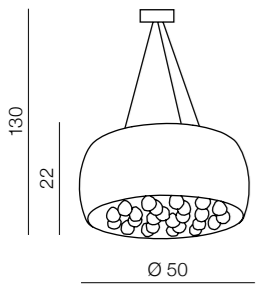

Rego

121

Caldo 50

LP/LC 2436-6PX
5xG9 40W
metal/chrome/glass