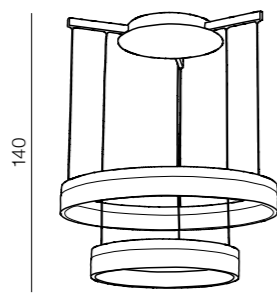

140

Ø 60

Zola 60/40 LED

7105-2PM-6040 (chrome)
1x LED 24W +18W, 4200LM
acryl/metal