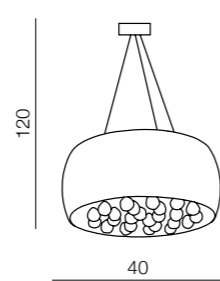

Quince 40 top

LP/LC1056-5
G9 5X28W

opal glass/metal/chrome/acryl

Quince 50 top

LP/LC1056-6
G9 6X28W

opal glass/metal/chrome/acryl

Quince 40

LP/LC1056-5
G9 5X28W
opal glass/metal/
chrome/acryl