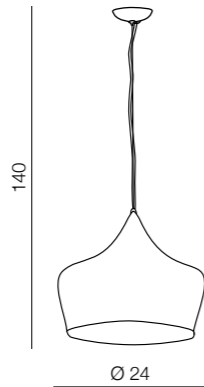

Orient

210

1 BLACK/GOLD

2 WHITE/GOLD

Orient

- 1 LP6008 WH/GO (white/gold)
- 2 LP6008 BK/GO (black/gold)

1x E27 MAX 60W
aluminium

Chink