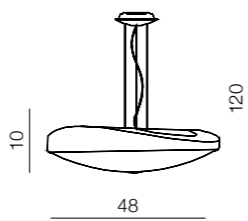

1 CHROME

2 WHITE

Campana 58

- 1 MD5649L (chrome)
- 2 MD5649L (white)

6x E27 60W
glass/metal

Campana 48

- 1 MD5649M (chrome)
- 2 MD5649M (white)

4x E27 60W
glass/metal