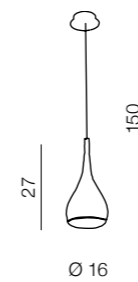

- 1 MD2050S-4BL (black)
- 2 MD2050S-4W (white)

E27 4x40W
glass/chrome

Spell

125

1 WHITE

2 BLACK

3 FRANCE GOLD

4 CHROME