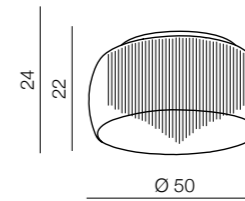

Rego 40 pendant

Rego 50 top

LC/LP 3957-8PX
6xG9 40W
metal/chrome/aluminum/glass