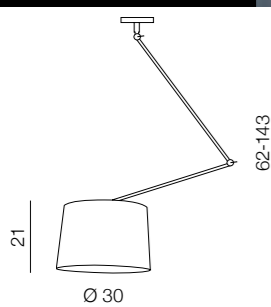

Adam S

- 1 MD2299-S WH/SN (white/satin nickel)
- 2 MD2299-S BK/SN (black/satin nickel)

E27 1x60W
metal