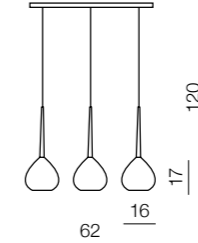

- ❶ MB1289 WH (white/black)
- ❷ MB1289 BK (black/black)
- ❸ MB1289 RD (red/black)

1xE14 40W
metal/glass

Aga 1

- ❶ MD1289-1WH (white/black)
- ❷ MD1289-1BK (black/black)
- ❸ MD1289-1RD (red/black)

1xE14 40W
metal/glass