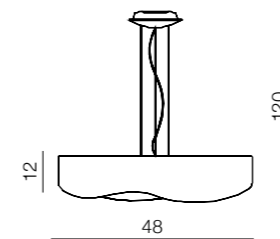

MD5815XL
E27 8X40W
iron/acryl

Biscotto 57 top

MX5815L
E27 4X40W
iron/acryl

Biscotto 77 top

MX5815XL
E27 8X40W
iron/acryl

Grasso 

- 1 MD5727M (chrome)
 - 2 MD5727M (white)
- 4x E27 60W
iron/acryl

Grasso top 