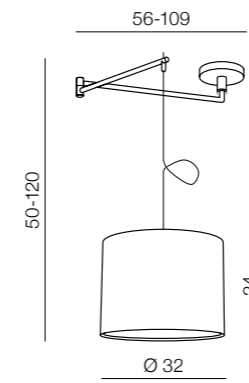

Natalia S

1 MD2238-1S-WH (white/chrome)
2 MD2238-1S-BK (black/chrome)
E27 1x60W
metal