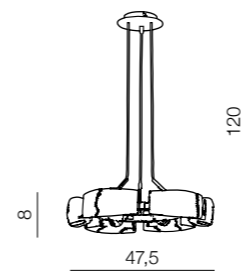

1 CHROME

2 WHITE

Campana 58

- 1 MD5649L (chrome)
- 2 MD5649L (white)

6x E27 60W
glass/metal

Campana 48

- 1 MD5649M (chrome)
- 2 MD5649M (white)

4x E27 60W
glass/metal