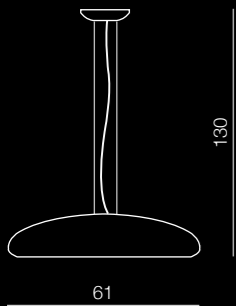

E14 5x40W
metal/glass

Izza 8

- 1 MD1288A-8W (shiny white)
- 2 MD1288A-8BL (shiny black)
- 3 MD1288A-8AM (amber)
- 4 MD1288A-8OL (olive)

E14 8x40W
metal/glass

Cementa

102

1 GRAY

2 WHITE