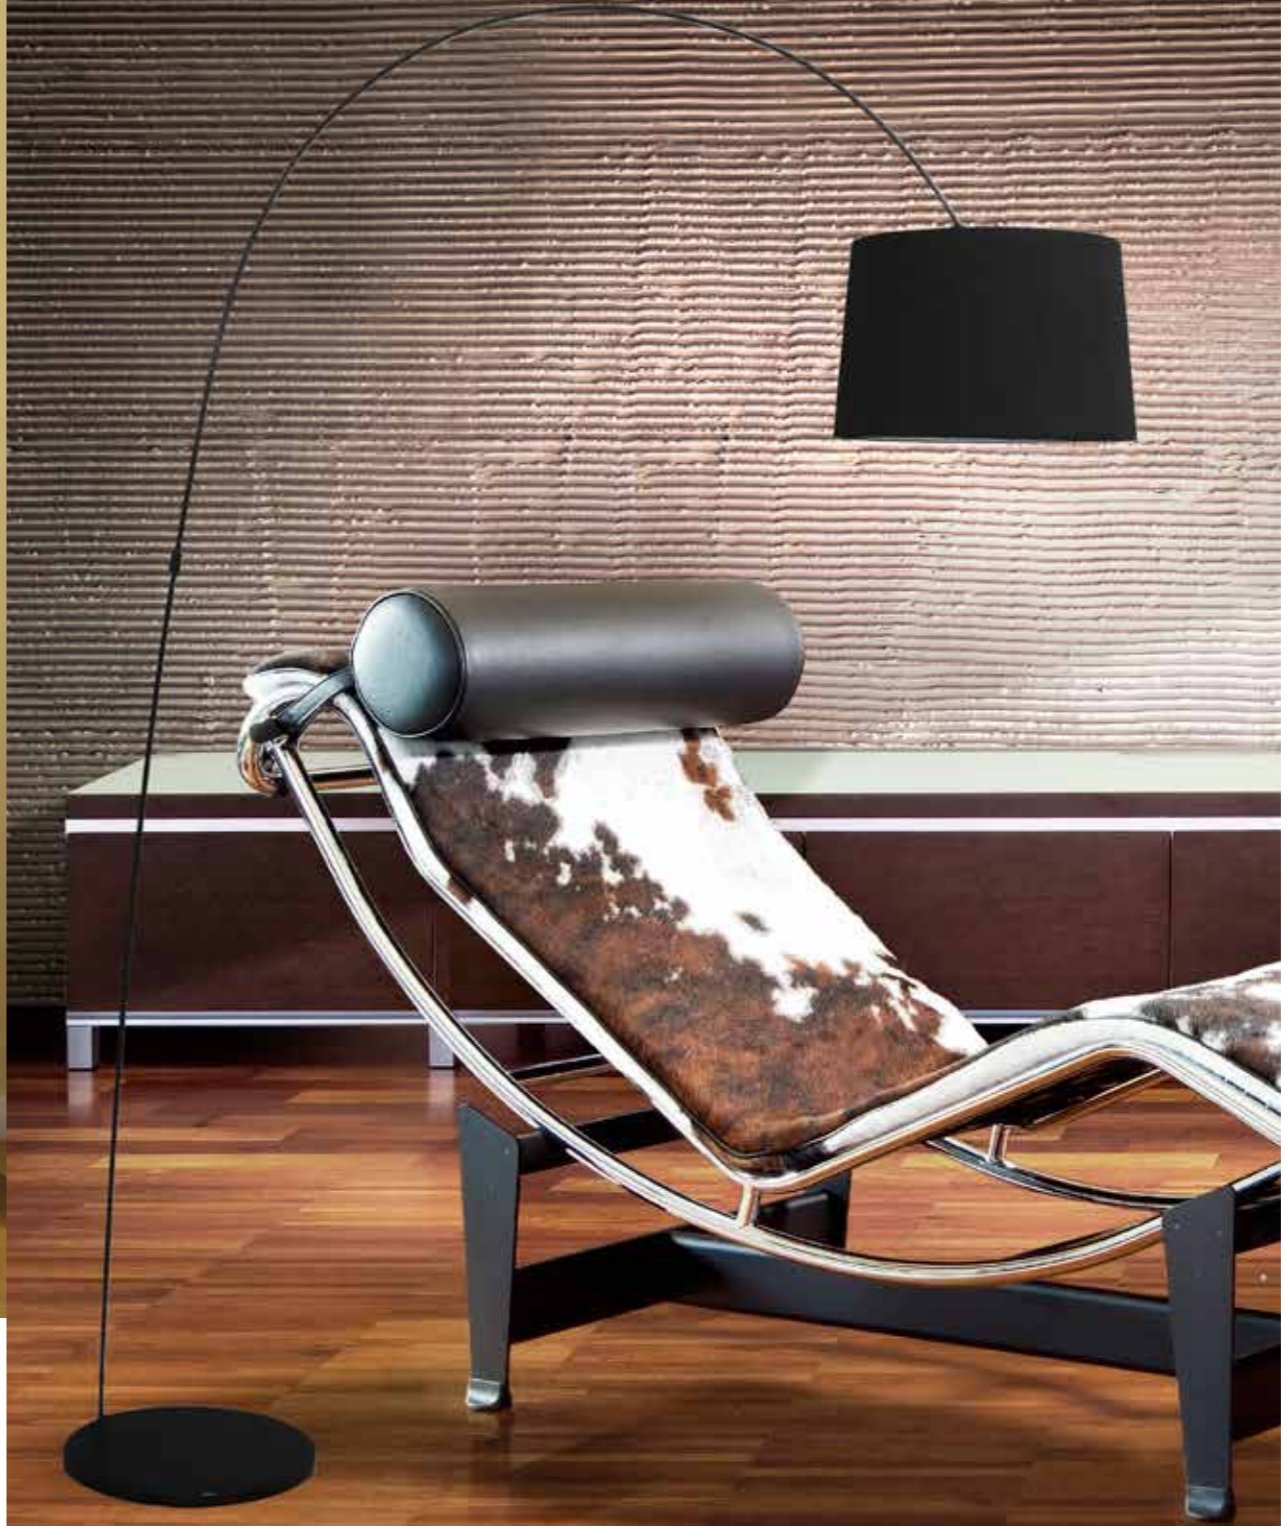

Ariana

169

Ariana

TS 070720F-BK
E27 1x60W
metal/fabric
black