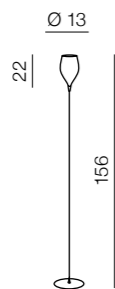

izza

- 1 MJ1288-1WH (shiny white)
- 2 MJ1288-1BL (shiny black)
- 3 MJ1288-1AM (amber)
- 4 MJ1288-1OL (olive)

1x E14 40W
metal/glass