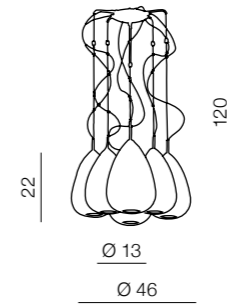

Mirage 6

MD1016-6A
E14 6x40W
metal/glass
chrome/white