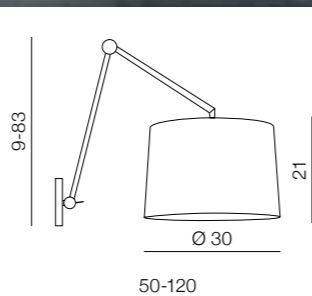

Adam Wall M

- 1 MB2299-S WH/SN (white/satin nickel)
- 2 MB2299-S BK/SN (black/satin nickel)

E27 1x60W
metal