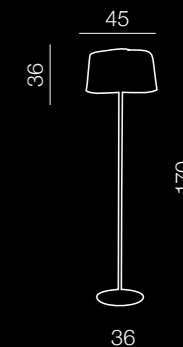

- 1 MJ1288-1WH (shiny white)
- 2 MJ1288-1BL (shiny black)
- 3 MJ1288-1AM (amber)
- 4 MJ1288-1OL (olive)

1x E14 40W
metal/glass

Biazo

AL 6066-1L
E27 1x100W
metal/glass
chrome/chrome

BOSSE

174

1 WHITE

2 BLACK