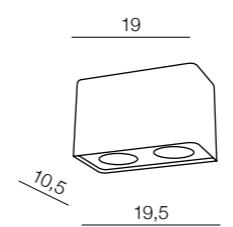

Nino 2

- 1 FH31432S (black/chrome)
- 2 FH31432S (white/chrome)
- 3 FH31432S (white/alu)
- 4 FH31432S (black/alu)

2x GU10 max 50W bulb included