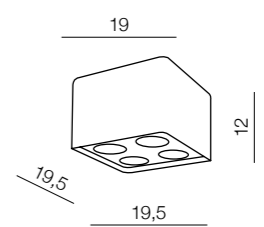

Nino 4

- 1 FH31434S (black/chrome)
- 2 FH31434S (white/chrome)
- 3 FH31434S (black/aluminium)
- 4 FH31434S (white/aluminium)

4x GU10 max 50W bulb included