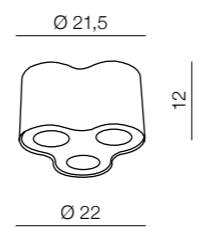

Neos 3

- 1 FH31433B (black/chrome)
- 2 FH31433B (white/chrome)

3x GU10 max 50W bulb included