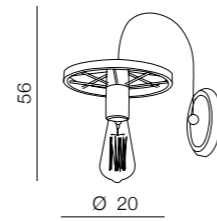

Ranch wall

MB71192-1
E27 60W
metal