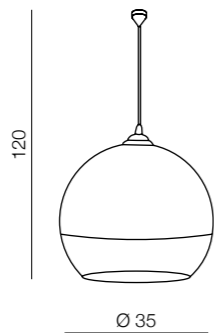

Silver Ball 35

LP5034-L
E27 1x60W
metal/chrome/glass