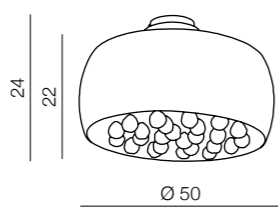

Caldo 50 top

LP/LC 2436-6PX
6xG9 40W
metal/chrome/glass