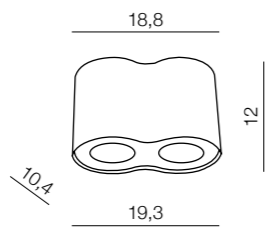

1 BLACK/CHROME

2 WHITE/CHROME

3 BLACK/ALUMINIUM

4 WHITE/ALUMINIUM

Neos 1

- 1 FH31431B (black/chrome)
- 2 FH31431B (white/chrome)
- 3 FH31431B (black/aluminium)
- 4 FH31431B (white/aluminium)

1x GU10 max 50W bulb included