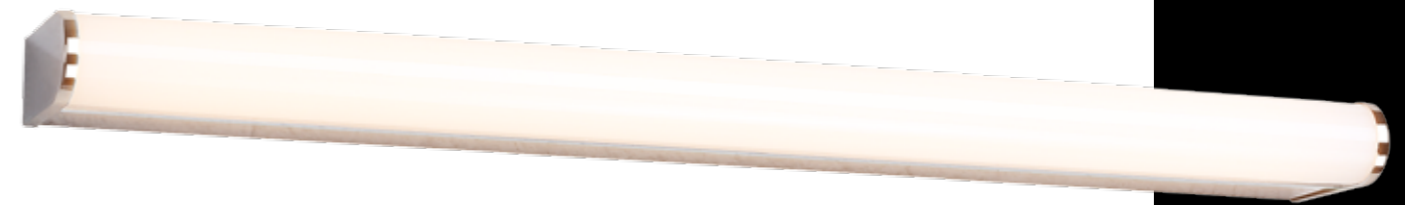

Martha

241 new

IP44

Martin 60 LED

W30L38 (chrome)
1xLED 9W 795lm
aluminum

Martin 90 LED

W30L39 (chrome)
1xLED 12W 945lm
aluminum

Martin 120 LED

W30L40 (chrome)
1xLED 15W 1200lm
aluminum

Martha 60 LED

W30L22 (chrome)
1xLED 9W 830lm
aluminum

Martha 90 LED

W30L23 (chrome)
1xLED 12W 985lm
aluminum

Martha 120 LED

W30L24 (chrome)
1xLED 15W 1400lm
aluminum