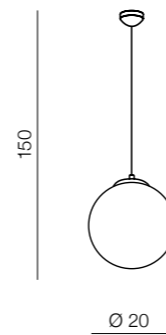

White Ball 20

FLWB20WH (white)
1x E27 MAX 40W
glass/metal chrome

White Ball 25

FLWB25WH (white)
1x E27 MAX 40W
glass/metal chrome

White Ball 30

FLWB30WH (white)
1x E27 MAX 40W
glass/metal chrome

White Ball 40