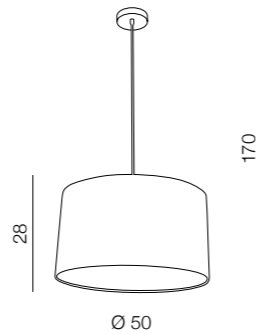

BOSSE

174

1 WHITE

2 BLACK

Bosse

- 1 FL-13072 (black)
- 2 FL-13072 (white)

1x E27 60W
metal/fabric

Bosse pendant

- 1 MD-P061 WH (white)
- 2 MD-P061 BK (black)

1x E27 MAX 60W
metal/fabric/acryl

BOSSE pendant

175