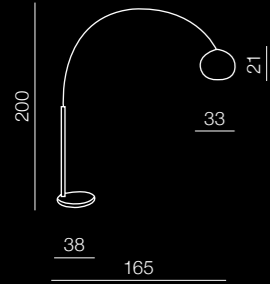

Togo

164

Togo

TS-010121MM-MC
(chrome/black)
1x E27 100W
metal/marble

Toma

165

Toma

- 1 TS-071003P-WHS (white)
- 2 TS-071003P-BKGO (black)

1x E27 100W
metal/paint