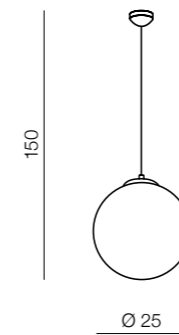

White Ball 25

FLWB25WH (white)
1x E27 MAX 40W
glass/metal chrome