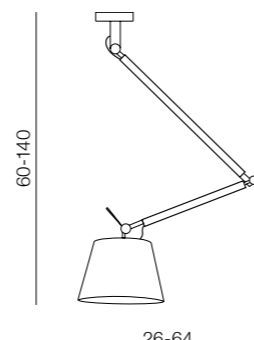

Zyta S

MD2300-S-WH
E27 1x60W
metal
white/black/chrome