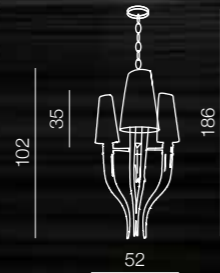

2 BLACK

Diablo

- 1 AB 8074-1S (white)
 - 2 AB 8074-1S (black)
- E14 2x 11W ESB
metal/fabric

Diablo 3

- 1 AD 8074-3 (white)
 - 2 AD 8074-3 (black)
- E14 6x 11W ESB
metal/fabric

Diablo 3 big

- 1 AD8074-3 BIG (white)
 - 2 AD8074-3 BIG (black)
- E14 6x 11W ESB
metal/fabric