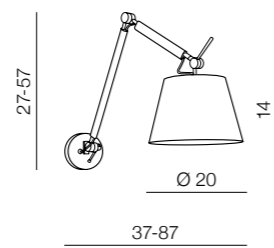

Zyta Wall S

MB2300-S-BK
E27 1x60W
metal
white/black/chrome