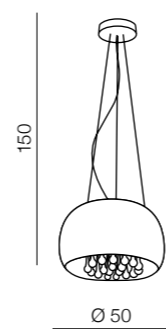

Burn

115

Burn 2

LP/LC5204-M
G9 6x40W
metal/glass/crystal
chrome/chrome/clear