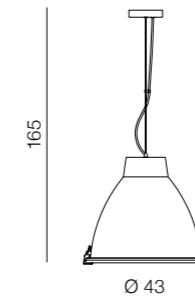

Tyrian

- 1 H5053-42 CO (concrete)
- 2 H5053-42 WH (white)
- 3 H5053-42 BK (black)
- 4 H5053-42 BU (burned)

1xE27 60W
metal