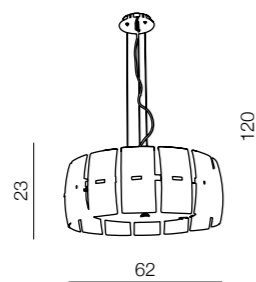

Taurus

- 1 MD2050-4BL (black)
- 2 MD2050-4W (white)
- 3 MD2050-4R (red)

E27 4x40W
glass/chrome