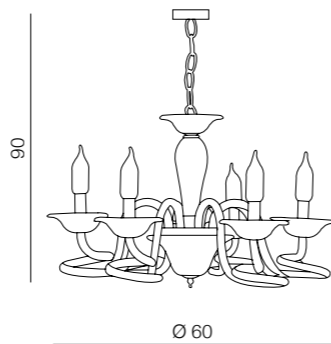

2 BLACK

Princessa

39

Bolton 8

- 1 B0038-8P (white)
- 2 B0038-8P (black)

8xE14 40W
metal/glass

Bolton 5

- 1 B0038-5P (white)
- 2 B0038-5P (black)