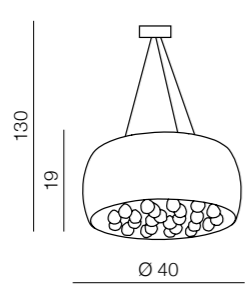

Caldo 40

LP/LC 2436-5PX
5xG9 40W
metal/chrome/glass