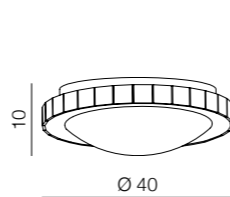

Gallant

11 new

Gallant 38 Round

1557-M (chrome)
LED 24W 1440lm
metal/glass