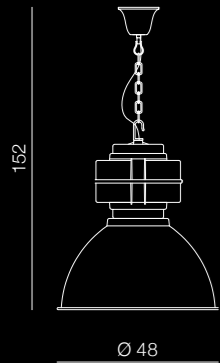

Orbit 234

Carron 235

Bismarck

new 226

Bismarck

- 1 H5014 CO (concrete)
 - 2 H5014 WH (white)
- 1xE27 60W
metal

*accessories not included

1 CONCRETE