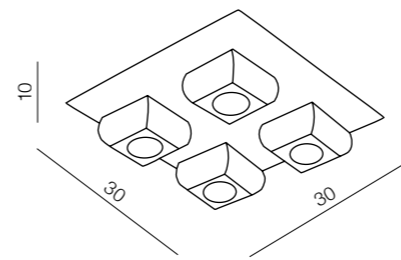

Rubic 4 top

1798-4X
G9 4x40W
metal/chrome/acryl