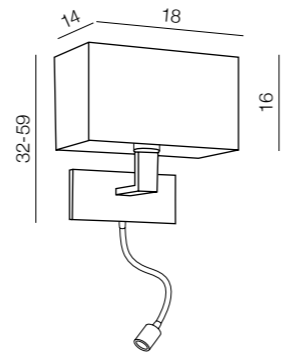

2 BLACK

Martens Wall Oval

- 1 MB2251-B-E27 WH (white/chrome)
- 2 MB2251-B-E27 BK (black/chrome)

E27 1x60W
metal

Martens Wall LED

- 1 MB2251-B-LED-R (white/chrome)
- 2 MB2251-B-LED-R (black/chrome)

27 1x60W / LED 1x1W 84 LM
bulb integrated
metal