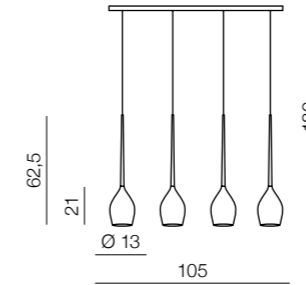

Izza 4

- 1 MD1288B-4W (shiny white)
- 2 MD1288B-4BL (shiny black)
- 3 MD1288B-4AM (amber)
- 4 MD1288B-4OL (olive)

E14 4x40W
metal/glass