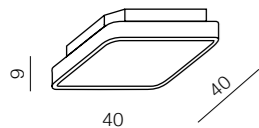

Solid D

MX5030-SL
PL-L 1X55W
bulb included
acrylic/aluminium
white/silver

Quadro

266

Quadro A

AX7131-A
T5 1x22W
bulb included
metal/acrylic
aluminium/white

Quadro B

AX7131-B
T5 circular
1x32W+1x22W
bulb included
metal/acrylic
aluminium/white