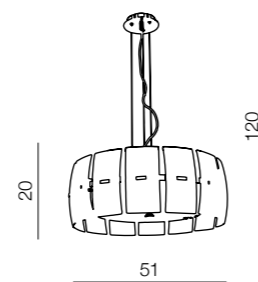

Taurus 2

- 1 MD2050S-4BL (black)
- 2 MD2050S-4W (white)

E27 4x40W
glass/chrome