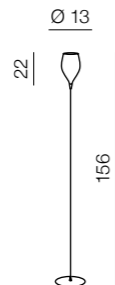

1 SHINY WHITE

2 SHINY BLACK

3 AMBER

4 OLIVE

Izza wall

- 1 MB1288-1W (shiny white)
- 2 MB1288-1BL (shiny black)
- 3 MB1288-1AM (amber)
- 4 MB1288-1OL (olive)

1x G4 40W
metal/glass

Izza