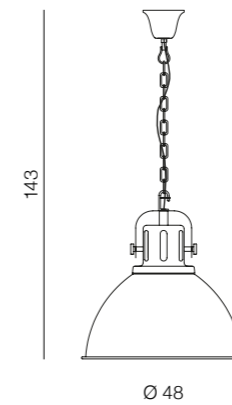

1 BLACK

2 WHITE

Kent

229 new

Duncan

- 1 H5144-40 BK (black)
- 2 H5144-40 WH (white)

1xE27 60W
metal/wood

Kent