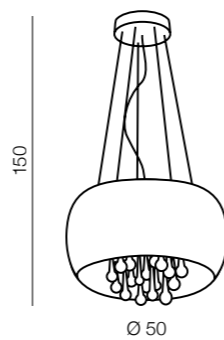

Buzz

42609-5 (copper)
5x G9 Max 40W
glass/crystal/metal