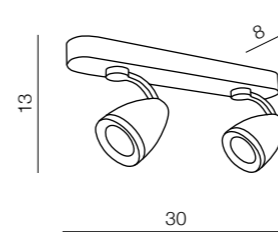

Albico 2

1. FH31812A12-2WH
   (sand white)
   2X GU10 MAX 50W
   aluminium