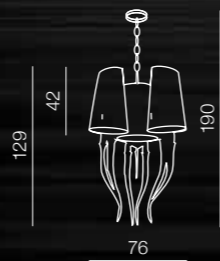

2 BLACK

Diablo

- 1 AB 8074-1S (white)
 - 2 AB 8074-1S (black)
- E14 2x 11W ESB
metal/fabric

Diablo 3

- 1 AD 8074-3 (white)
 - 2 AD 8074-3 (black)
- E14 6x 11W ESB
metal/fabric

Diablo 3 big

- 1 AD8074-3 BIG (white)
 - 2 AD8074-3 BIG (black)
- E14 6x 11W ESB
metal/fabric