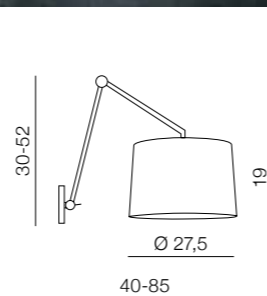

Adam Wall S

- 1 MB2299-M WH/SN (white/satin nickel)
- 2 MB2299-M BK/SN (black/satin nickel)

E27 1x60W
metal