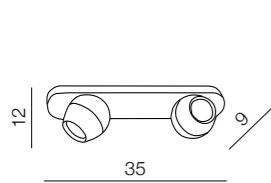

Pera 1

1. 1 FH5781B3-1WH (sand white)
   - 2 FH5781B3-1GR (sand grey)
   - 3 FH5781B3-1ALU (alu)
2. 1x GU10 aluminium

Pera 2

1. 1 FH5782A9-2WH (sand white)
   - 2 FH5782A9-2GR (sand grey)
   - 3 FH5782A9-2ALU (alu)
2. 2x GU10 aluminium