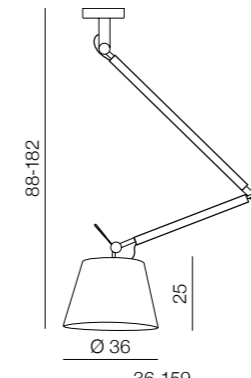

MB2300-XS-WH
E27 1x60W
metal
white/black/chrome

Zyta Wall S

MB2300-S-BK
E27 1x60W
metal
white/black/chrome

Zyta S

MD2300-S-WH
E27 1x60W
metal
white/black/chrome

Zyta 2 S

MD2300-2S-WH
E27 1x60W
metal
white/black/chrome