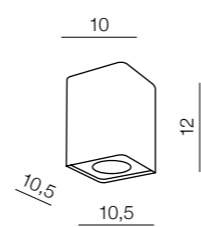

Nino 1

- 1 FH31431S (black/chrome)
- 2 FH31431S (white/chrome)
- 3 FH31431S (white/alu)
- 4 FH31431S (black/alu)

1x GU10 max 50W bulb included