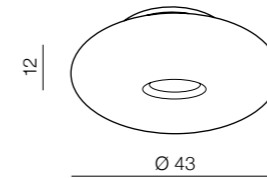

Optimus 43 ROUND

5530M
3xE27 40W
aluminum IP44