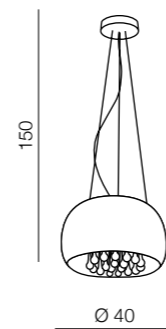

Burn

LP/LC5204-S
G9 5x40W
metal/glass/crystal
chrome/chrome/clear