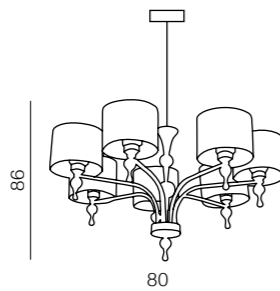

Impress table

- 1 1976-1T WH (white)
- 2 1976-1T BK (black)
- 3 1976-1T BN (brown)

E27 1X60W
metal/chrome/acryl/fabric

Impress wall

- 1 1976-1W WH (white)
- 2 1976-1W BK (black)
- 3 1976-1W BN (brown)

E27 1X60W
metal/chrome/acryl/fabric