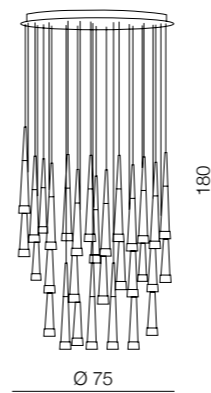

Brina 31 LED

- 1 LP9003-31 (chrome)
  LED 31x 7W, 23870 lm
  iron/aluminum/acrylic