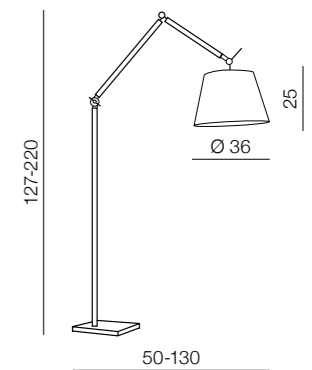

Zyta L Floor

ML2300-L-WH
E27 1x60W
metal
white/black/chrome