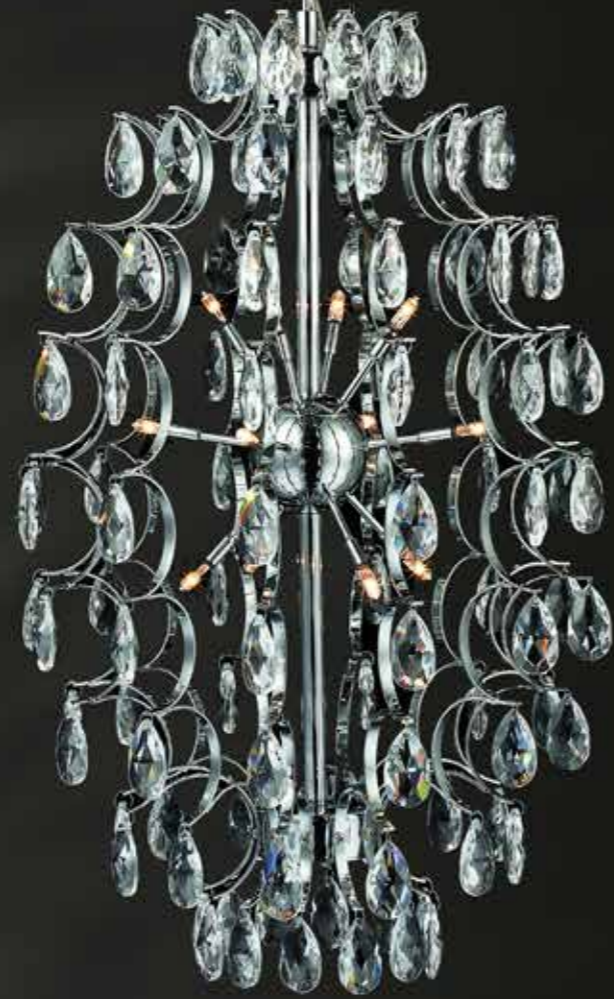

Tears

24

Tears

MP 88053-12
G4 12x10W 12V
metal/egyptian crystal
chrome

PILLS

25

Pills 45

LP7008-6M
E27 5x40W
metal/chrome/glass white

Pills 50 top

LC7008-M
E27 6x40W
metal/chrome/glass white