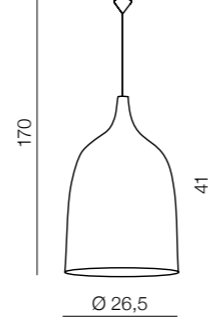

Fabio L

2 LP5632-BK-L (black/gold)
E27 1X60W
metal/aluminium/paint