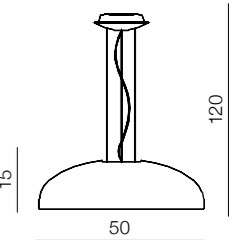

Valedo

139

Valedo

MD5805M
LED 26W
1020 lm
aluminium/iron/acryl
inside white/outside
sandy black