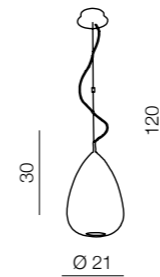

Mirage 1

MD1015-1
E14 1X40W
metal/glass
chrome/white