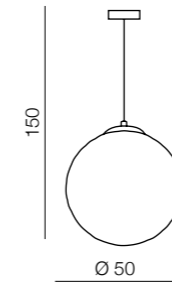

Sweet 50

MD6008/500
E27 3X60W
acrylic
metal/chrome