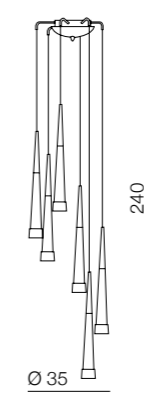

Brina 6 LED

- 1 LP9003-6 (chrome)
  LED 6x 7W, 4620 lm
  iron/aluminum/acrylic
- 2 LP9003-6 (black)