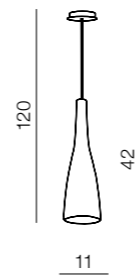

11

Sunset 1

MD1030-1A
E14 1X40W
glass/metal
purple/chrome