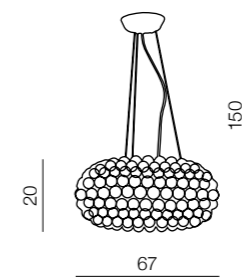

VA5-026-500
R7S 1x200W
acryl/glass
clear/white

Acrylio 70 top

VA5-026-700
R7S 1x300W
acryl/glass
clear/white

Acrylio 40

V026-400
R7S 1x100W
metal/acryl/glass
chrome/clear/white

Acrylio 50

V026-500
R7S 1x200W
metal/acryl/glass
chrome/clear/white