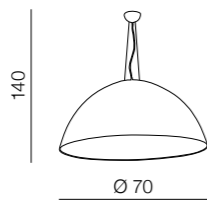

Magma 70 NEW

FB6840-70 BL/WH (black/white)
1x E27 MAX 60W
metal