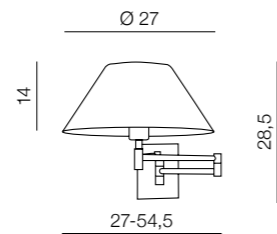

- 1 FL-3009 CR (chrome)
- 2 TS 5805 (shiny black)
- 3 TS 5805 (shiny white)

E14 5x40W
meta/marble

Palp

161

Trapezio White Wall

MB2311-S (white/chrome)
E27 1x60W
metal

Gio

TS 010121W
E27 1X60W
white
metal/plastic/marble