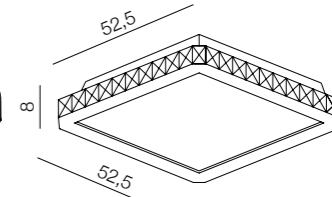

Gallant 50 Round

1557-L (chrome)
LED 36W 2160lm
metal/glass

Gallant 50 Square

1557-FL (chrome)
LED 36W 2160lm
metal/glass