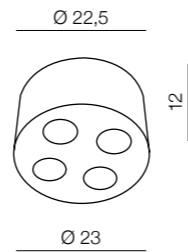

Neos 4

- 1 FH31434B (black/chrome)
- 2 FH31434B (white/chrome)

4x GU10 max 50W bulb included