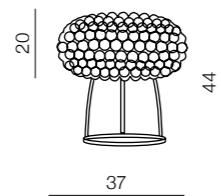

131

Capello

LP6004 (black)
E27 1X60W
aluminium/metalbase
black/gold

Acrylio

MB-026
R7S 1x100W
acryl/glass
clear/white

Acrylio

MA-026M
R7S 1x100W
metal/acryl/glass
white/clear/white

Acrylio 50 top