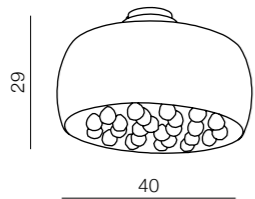

1 MD14003026-1B (chrome)
 2 MD14003026-1A (satin nickel)
 LED 28W
 aluminium IP20

Quince

110

Ragazza

111

Quince wall

LW1056
1xG9 40w

opal glass/metal/chrome/acryl