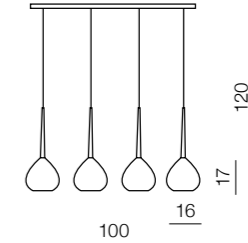

Aga 4

- ❶ MD1289-4WH (white/black)
- ❷ MD1289-4BK (black/black)
- ❸ MD1289-4RD (red/black)

4xE14 40W
metal/glass