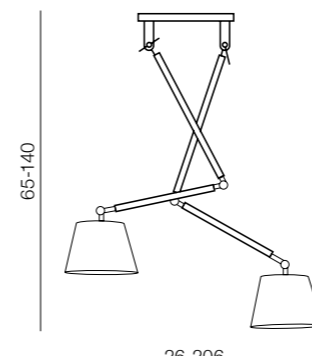

MB2300-XS-WH
E27 1x60W
metal
white/black/chrome

Zyta Wall S

MB2300-S-BK
E27 1x60W
metal
white/black/chrome

Zyta S

MD2300-S-WH
E27 1x60W
metal
white/black/chrome

Zyta 2 S

MD2300-2S-WH
E27 1x60W
metal
white/black/chrome