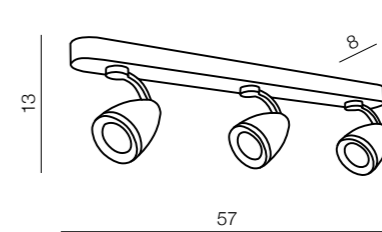

Albico 3

1. FH31813A12-3WH
   (sand white)
   3X GU10 MAX 50W
   aluminium