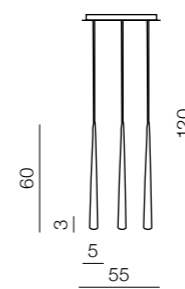

Stylo 3

- 1 MD 1220B-3BK (black)
- 2 MD 1220B-3CH (chrome)
- 3 MD1220B-3WH (white)

G9 3x40W
metal/glass/white