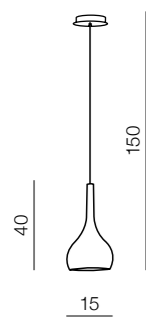

Soul

92

Soul 1

- 1 LP5114-1CR (chrome)
- 2 LP5114-1WH (white)
- 3 LP5114-1BK (black)

E27 1x60W
iron/glass