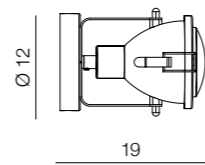

Tobruk wall

P515 CO (concrete)
1xGU10 25W
metal/glass