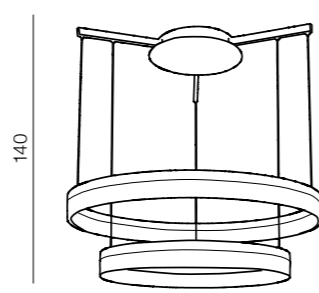

WHITE

CHROME

140

Ø 60

Zola 60/40 LED

7105-2PM-6040 (chrome)
1x LED 24W +18W, 4200LM
acryl/metal

140

Ø 80