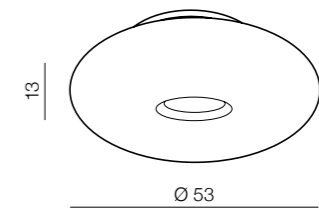

Optimus 53 ROUND

5530L
4xE27 40W
aluminum IP44