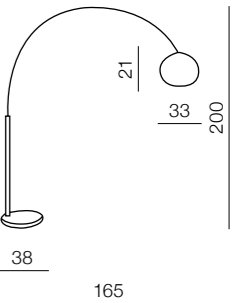

Tosca

167

Tosca

TS010121MM
E27 1x60W
metal/glass/marble
satin nickel/white