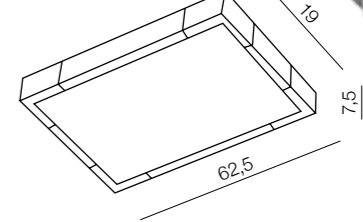

Solid

265

Solid A

MX5030-QS
2D BULB 21W
bulb included
acrylic/aluminium
white/silver

Solid B

MX5030-QM
2D BULB 38W
bulb included
acrylic/aluminium
white/silver

Solid C

MX5030-QL
2D BULB 55W
bulb included
acrylic/aluminium
white/silver