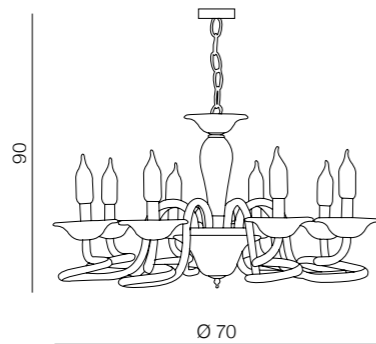

Princessa

39

Bolton 8

- 1 B0038-8P (white)
- 2 B0038-8P (black)

8xE14 40W
metal/glass