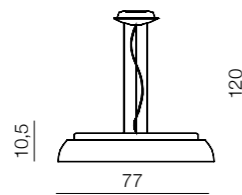

1 BLACK

2 WHITE

Zucca

- 1 LP1149-1 (black)
- 2 LP1149-1 (white)

E27 1x60W
metal/chrome/acryl

Biscotto 57

MD5815L
E27 4X40W
iron/acryl

Biscotto 77