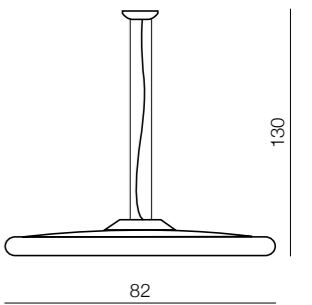

Snello 82 LED

SNELLO820N
LED 75W 6900 lm
metal/acryl