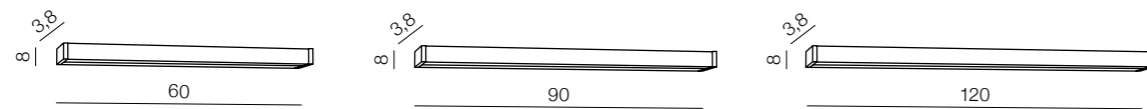

Martha

241 new

IP44

Martin 60 LED

W30L38 (chrome)
1xLED 9W 795lm
aluminum

Martin 90 LED

W30L39 (chrome)
1xLED 12W 945lm
aluminum

Martin 120 LED

W30L40 (chrome)
1xLED 15W 1200lm
aluminum

W30L22 (chrome)
1xLED 9W 830lm
aluminum

W30L23 (chrome)
1xLED 12W 985lm
aluminum

W30L24 (chrome)
1xLED 15W 1400lm
aluminum