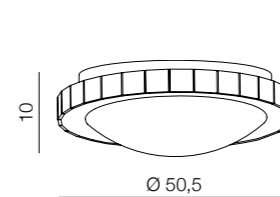

Brighton 3 LED

MP57043-3 CH (chrome)
LED 55W
aluminium

Gallant

11 new

Gallant 38 Round

1557-M (chrome)
LED 24W 1440lm
metal/glass

Gallant 38 Square

1557-FM (chrome)
LED 24W 1440lm
metal/glas