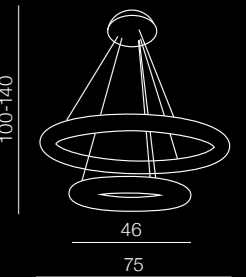

Angel 2 LED

2719/740+460 (white)
LED 35W + 20W 3850 LUMEN
acryl