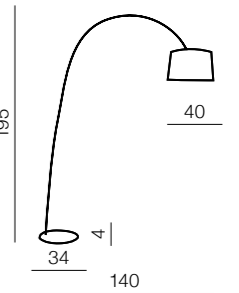

Ariana

169

Ariana

TS 070720F-BK
E27 1x60W
metal/fabric
black