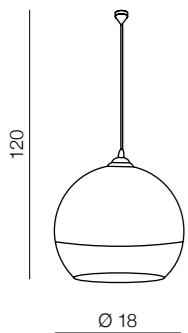

4xE27 60W
metal/aluminium

Silver ball

112

SILVER BALL
4, 18, 25

SILVER BALL
35, 40

Silver Ball 18

LP5034-S
E27 1x60W
metal/chrome/glass

Silver Ball 25