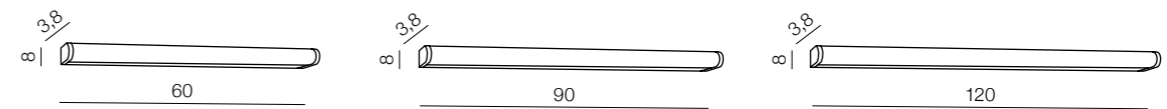

Martha

241 new

IP44

W30L38 (chrome)
1xLED 9W 795lm
aluminum

W30L39 (chrome)
1xLED 12W 945lm
aluminum

W30L40 (chrome)
1xLED 15W 1200lm
aluminum

Martha 60 LED

W30L22 (chrome)
1xLED 9W 830lm
aluminum

Martha 90 LED

W30L23 (chrome)
1xLED 12W 985lm
aluminum

Martha 120 LED

W30L24 (chrome)
1xLED 15W 1400lm
aluminum