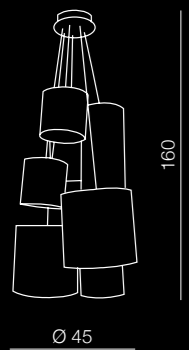

Solvig

194

1 BLACK

2 WHITE

Solvig

- 1 PL-14001 BK (black)
- 2 PL-14001 WH (white)

3X E27 40W
metal/fabric

Svea