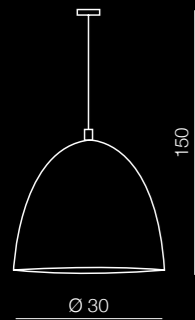

Nelly

214

Nelly

CPL-13014
1x E27 60W
concrete/metal