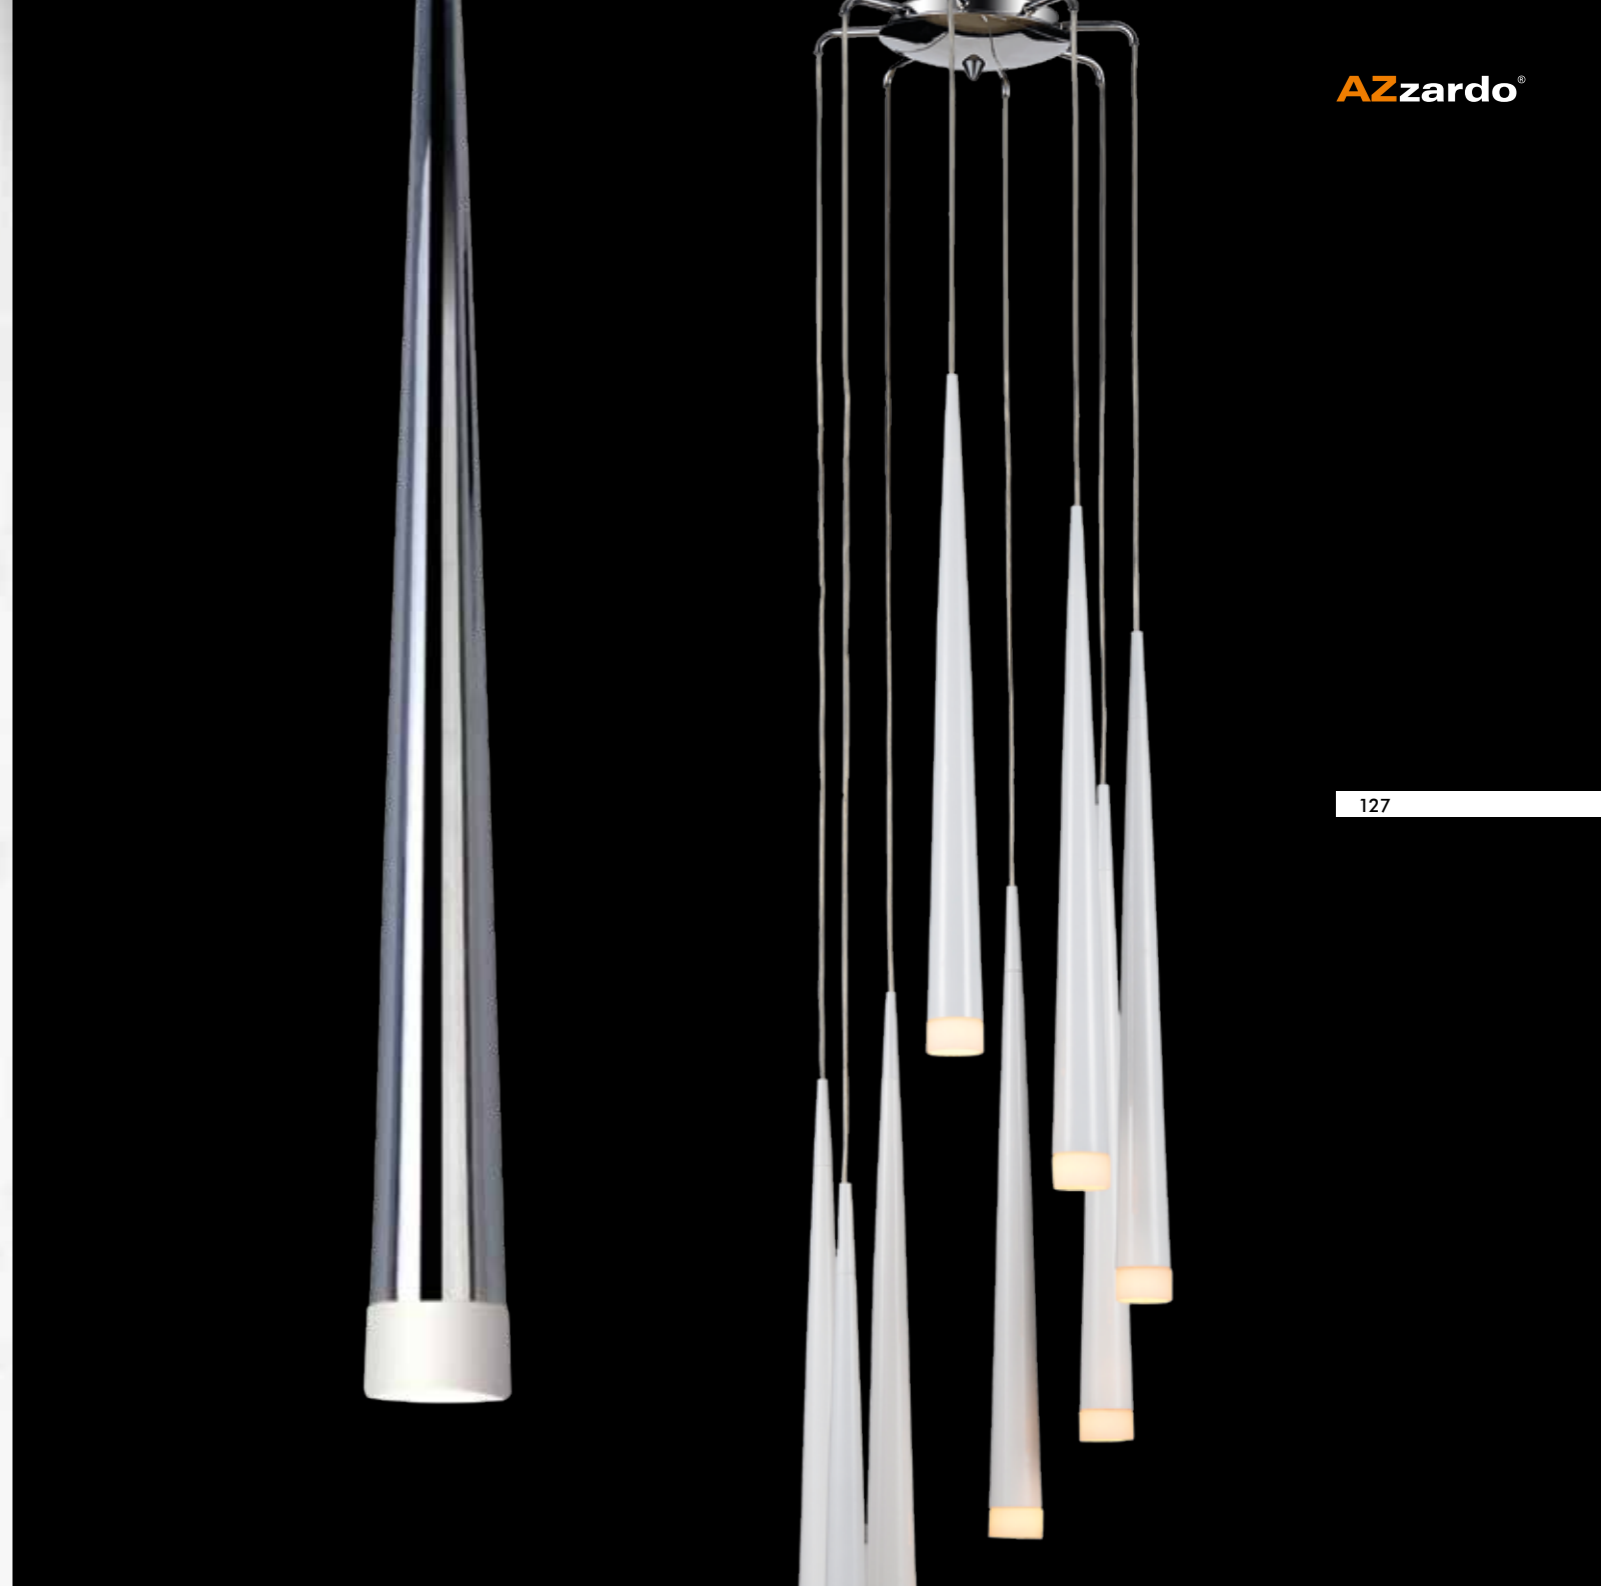

Stylo

126

127

- 1 MD 1220-1BK (black)
- 2 MD 1220-1WH (white)
- 3 MD 1220-1CH (chrome)

G9 1x40W
metal/glass

- 1 MD 1220B-3BK (black)
- 2 MD 1220B-3CH (chrome)
- 3 MD1220B-3WH (white)

G9 3x40W
metal/glass/white

- 1 MD 1220A-5BK (black)
- 2 MD 1220A-5WH (white)
- 3 MD 1220A-5CH (chrome)

G9 5x40W
metal/glass

- 1 MD 1220A-8BK (black)
- 2 MD 1220A-8WH (white)
- 3 MD 1220A-8CH (chrome)

G9 8x40W
metal/glass