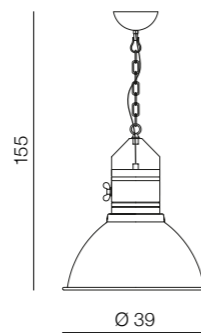

1 BLACK

2 WHITE

Kent

229 new

Duncan

- 1 H5144-40 BK (black)
- 2 H5144-40 WH (white)

1xE27 60W
metal/wood

Kent