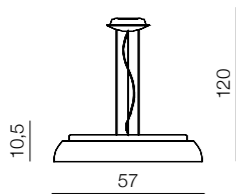

1 BLACK

2 WHITE

Zucca

- 1 LP1149-1 (black)
- 2 LP1149-1 (white)

E27 1x60W
metal/chrome/acryl

Biscotto 57

MD5815L
E27 4X40W
iron/acryl

Biscotto 77