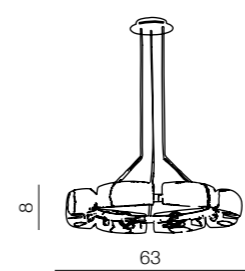

Fiona 8

MD 1029-8
G9 8x40W
metal/glass
chrome/white