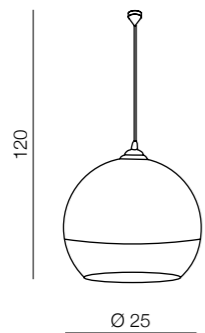

4xE27 60W
metal/aluminium

Silver ball

112

SILVER BALL
4, 18, 25

SILVER BALL
35, 40

Silver Ball 18

LP5034-S
E27 1x60W
metal/chrome/glass

Silver Ball 25