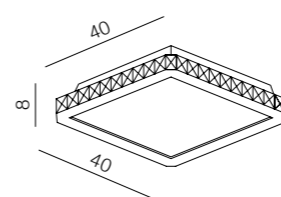

Brighton 3 LED

MP57043-3 CH (chrome)
LED 55W
aluminium

Gallant

11 new

Gallant 38 Round

1557-M (chrome)
LED 24W 1440lm
metal/glass

Gallant 38 Square

1557-FM (chrome)
LED 24W 1440lm
metal/glas