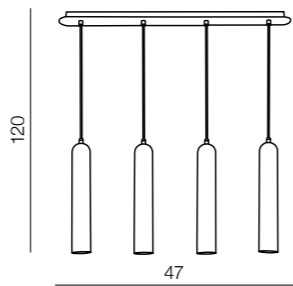

1. 1 FH31141-BJ-350-1BKCH (black/chrome)
   - 2 FH31141-BJ-350-1WH (white)
2. 1X GU10 MAX 50W
   aluminium

Tubo 4

1. 1 FH31144-AJ13-350-4BKCH (black/chrome)
   - 2 FH31144-AJ13-350-4WH (white)
2. 4X GU10 MAX 50W
   aluminium