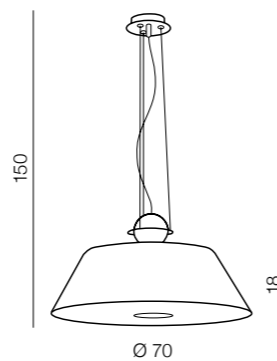

Natalia 2S

1 MD2238-2S-WH (white/chrome)
2 MD2238-2S-BK (black/chrome)
E27 2x60W
metal

1 WHITE/GOLD

2 BLACK/GOLD

Lidia XXL

MD2178-XXL
E27 5x18W
metal
white/chrome

Vita

1 LP6005 WH/GO (white/gold)
2 LP6005 BK/GO (black/gold)
1x E27 MAX 60W
aluminium