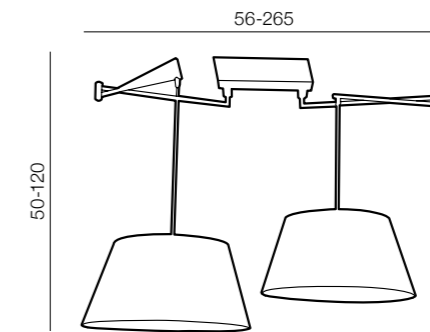

Modena 40

FB6838-40 WH/GO (white/gold)
1x E27 MAX 60W
metal

Modena 50

FB6838-50 WH/GO (white/gold)
1x E27 MAX 60W
metal

Natalia S

1 MD2238-1S-WH (white/chrome)
2 MD2238-1S-BK (black/chrome)
E27 1x60W
metal