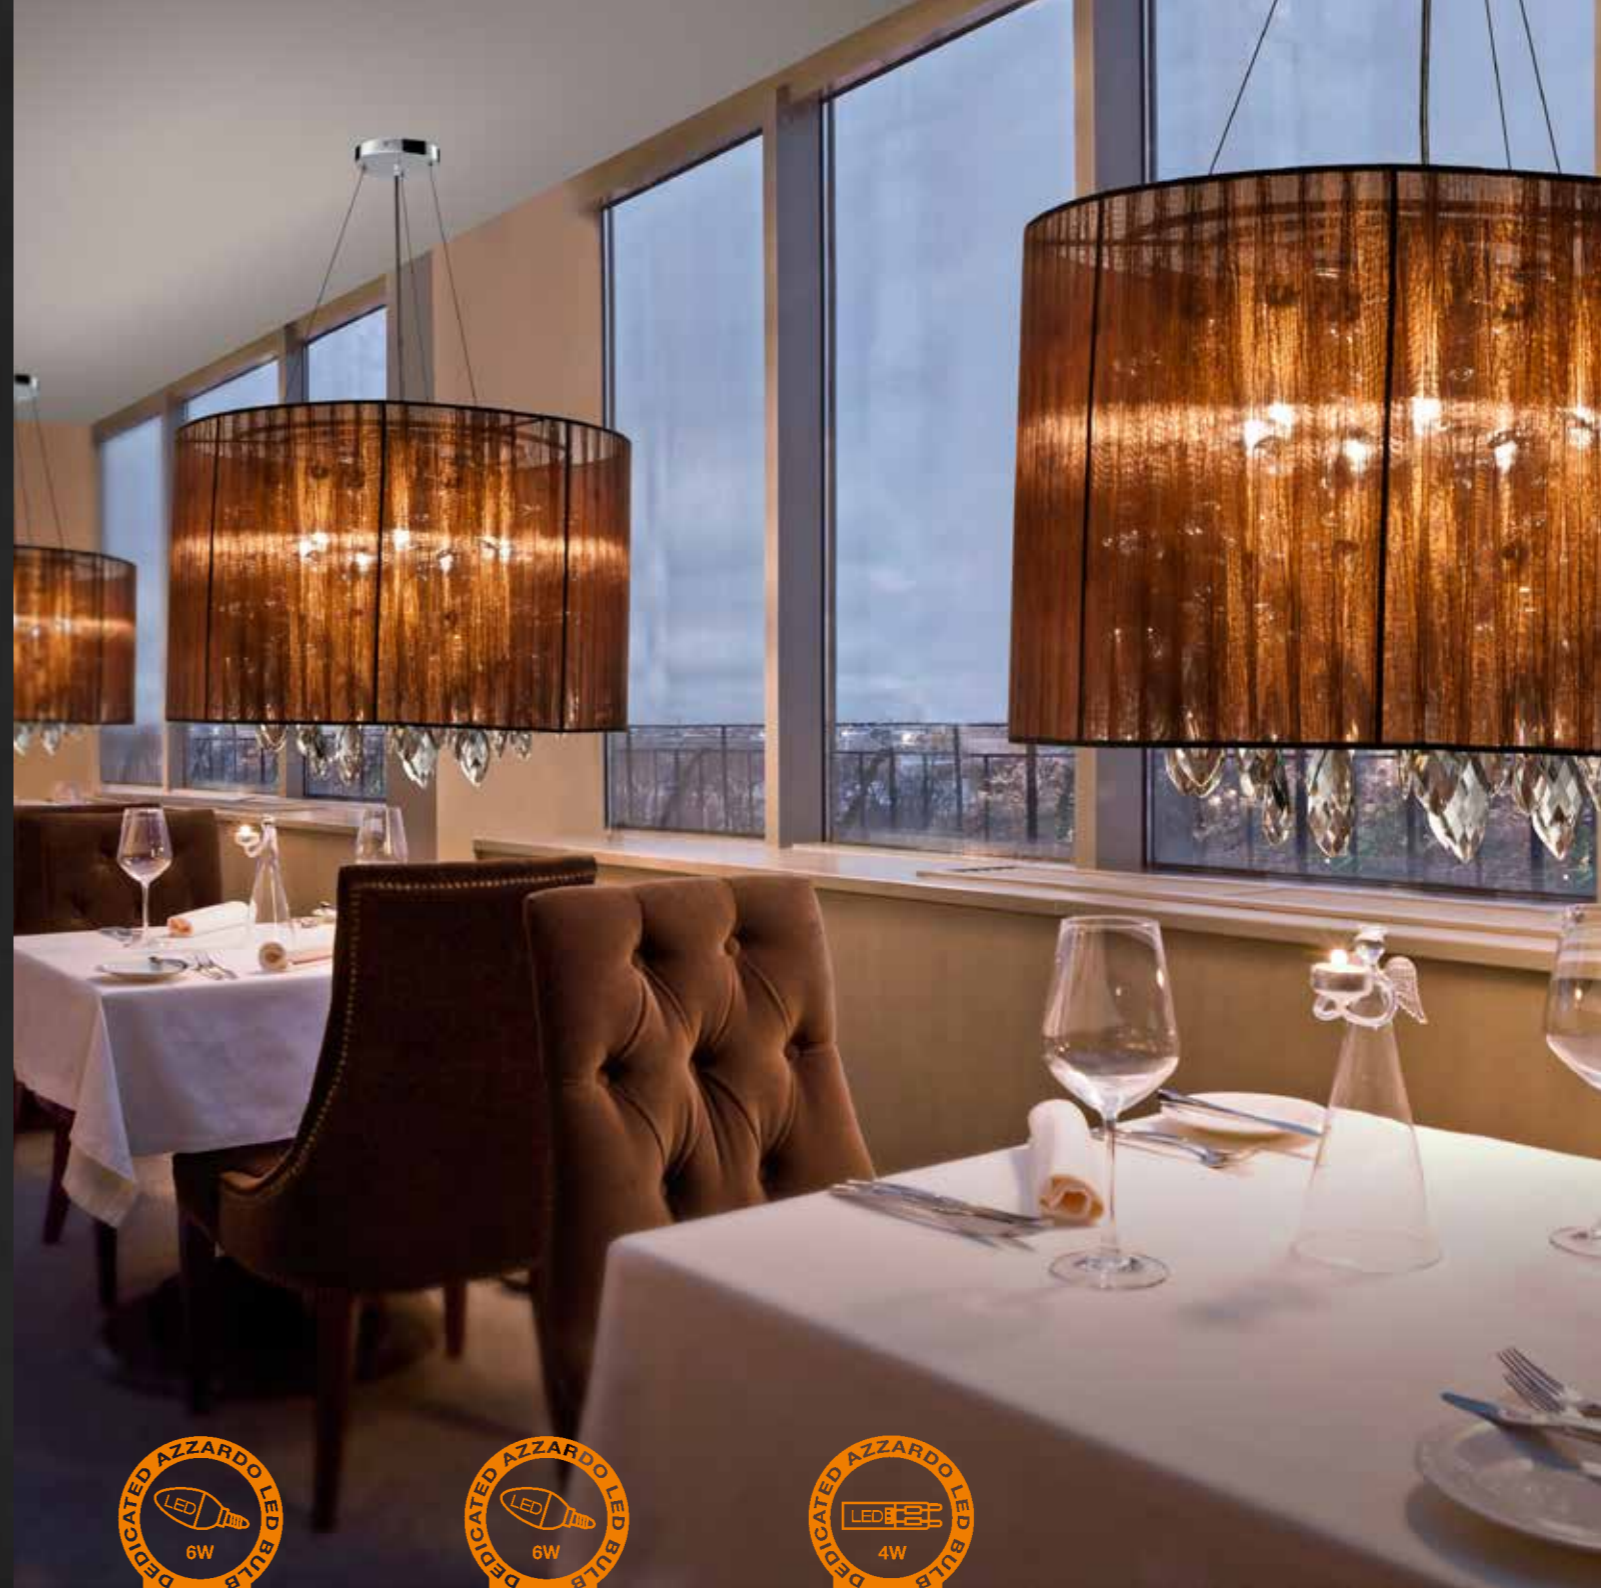

2 BLACK

3 BROWN

Sidney wall

- 1 1982-1W WH (white)
- 2 1982-1W BK (black)
- 3 1982-1W BN (brown)

E14 1X40W
Fabric/Chrome/Crystal

Sidney

- 1 1982-6P WH (white)
- 2 1982-6P BK (black)
- 3 1982-6P BN (brown)

E14 6X40W
Fabric/Chrome/Crystal