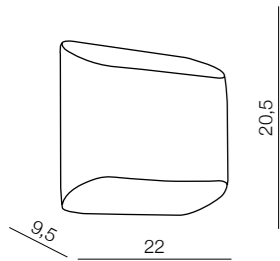

Pancake

86

Pancake

- 1 MB 329-2BL (black)
- 2 MB 329-2SO (amber)
- 3 MB 329-2W (white)
- 4 MB 329-2R (red)

G9 2x40W
metal/glass