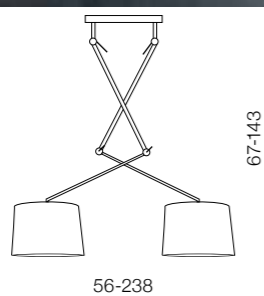

Adam 2 S

- 1 MD2299-2S WH/SN (white/satin nickel)
- 2 MD2299-2S BK/SN (black/satin nickel)

E27 2x60W
metal