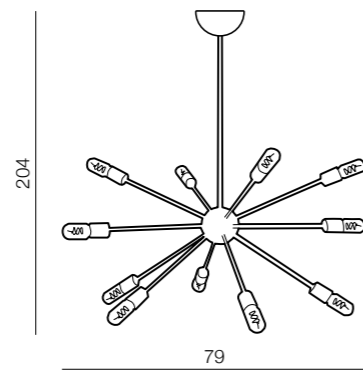

Orbit

Carron

new 234

235 new

Orbit

1. 1 40446-18BK (black)
   - 2 40446-18WH (white)
2. 18x E27 60W
   metal