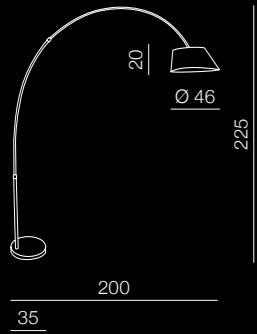

Toma

- 1 TS-071003P-WHS (white)
- 2 TS-071003P-BKGO (black)

1x E27 100W
metal/paint

Bard

166

Bard

FL-12041BK (black)
1x E27 60W
metal/fabric

Tosca